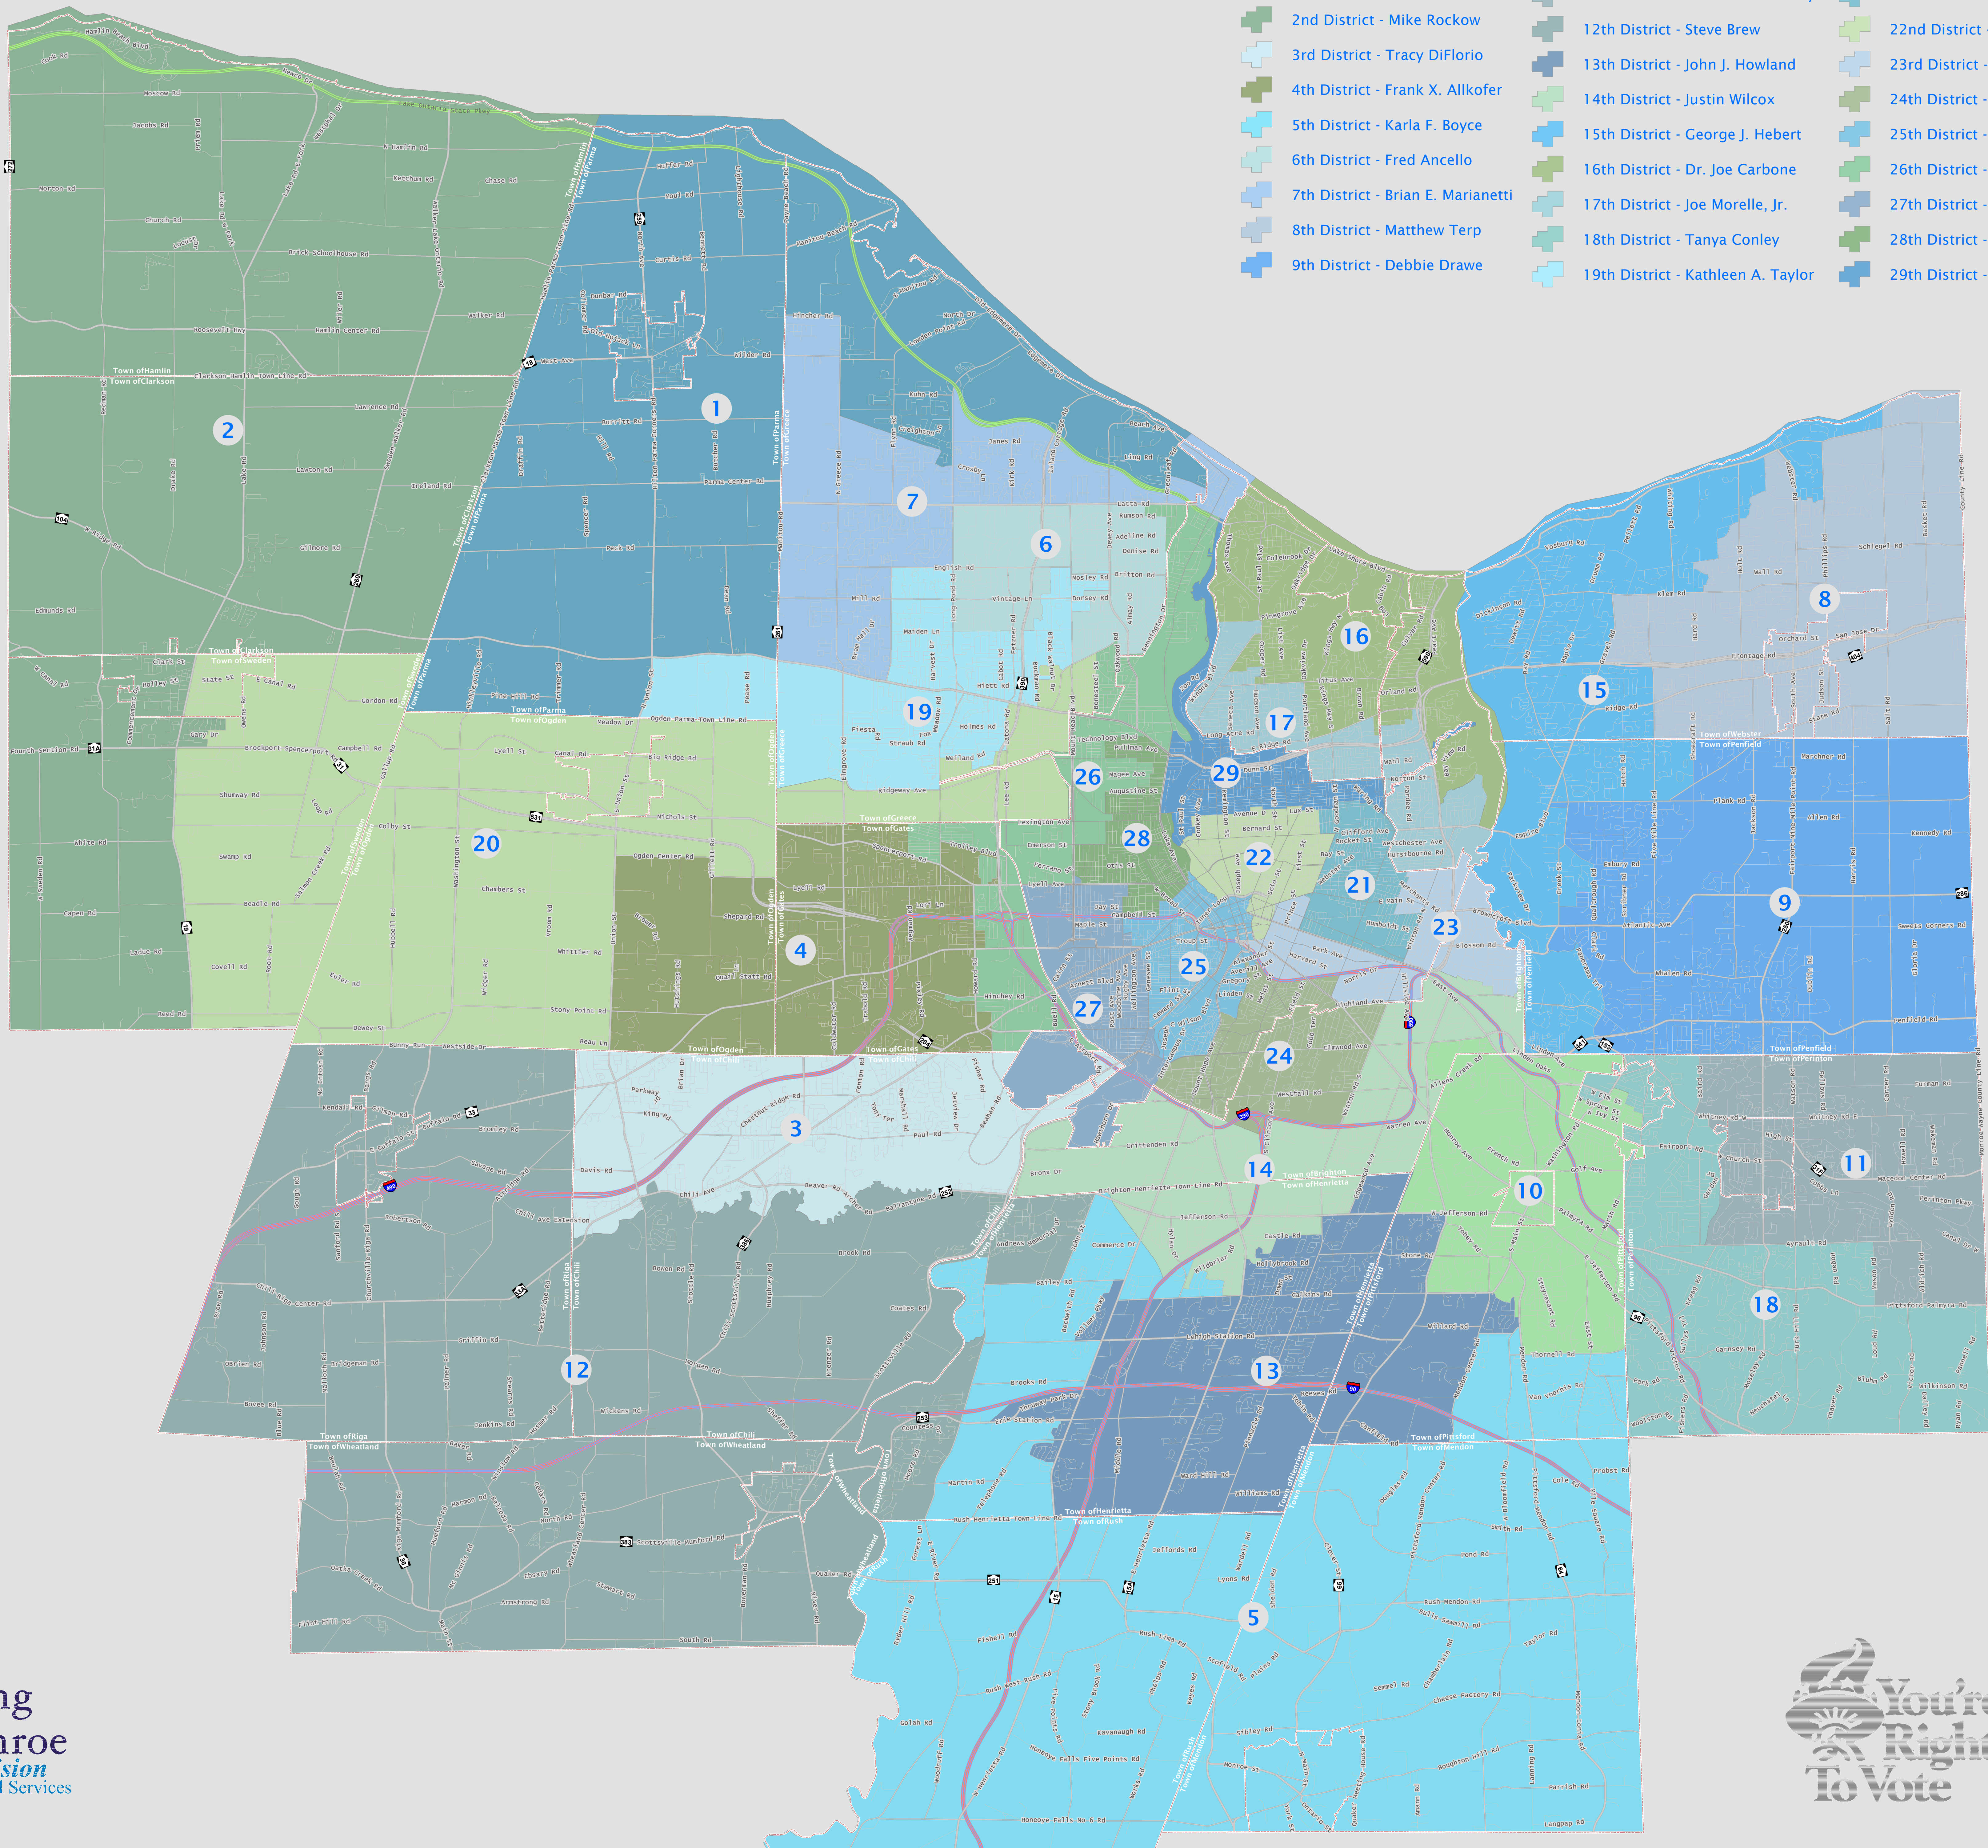

Board of Elections Legislative Map

Legislative Districts

- 1st District - R. Edwin Wilt
- 2nd District - Mike Rockow
- 3rd District - Tracy DiFlorio
- 4th District - Frank X. Allkofer
- 5th District - Karla F. Boyce
- 6th District - Fred Ancello
- 7th District - Brian E. Marianetti
- 8th District - Matthew Terp
- 9th District - Debbie Drawe
- 10th District - Howard S. Maffucci
- 11th District - Sean M. Delehanty
- 12th District - Steve Brew
- 13th District - John J. Howland
- 14th District - Justin Wilcox
- 15th District - George J. Hebert
- 16th District - Dr. Joe Carbone
- 17th District - Joe Morelle, Jr.
- 18th District - Tanya Conley
- 19th District - Kathleen A. Taylor
- 20th District - Mike Zale
- 21st District - Mark S. Muoio
- 22nd District - Vincent R. Felder
- 23rd District - James M. Sheppard
- 24th District - Joshua Bauroth
- 25th District - John Lightfoot
- 26th District - Tony Micciche
- 27th District - LaShay D. Harris
- 28th District - Cynthia W. Kaleh
- 29th District - Ernest S. Flagler-Mitchell

- Town Boundaries
- All other streets
- County Roads
- State Highway
- Parkway
- Interstate

CHERYL DINOLFO
COUNTY EXECUTIVE